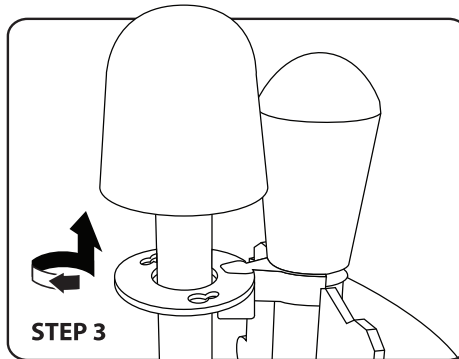

STAR WARS

SCIENCE

BOBA FETT™ LAUNCH LAB

ATTACHING THE JET PACK

Attach Boba Fett's Jet Pack as shown.

OPERATION

Send Boba Fett and his Jet Pack flying off of the Sand Skiff in four different launch modes!

Boba Fett

Jet Pack

Boba Fett with Jet Pack

Jet Pack with Boba Fett

IMPORTANT SAFETY INFORMATION

Keep clear from face and eyes. Do not launch at people or animals. Use caution; make sure people around you know you are playing with this product. Recommended for use in wide open areas. Do not launch near overhead wires, trees, buildings, or other obstructions. Point rocket away from face when launching. During launch, people and animals must not come within a radius of three feet from the rocket. Always set toy on a level surface for launching. DO NOT use in rain, sleet, electrical storms, or other adverse weather. Please retain this information for future use. ADULT SUPERVISION RECOMMENDED.