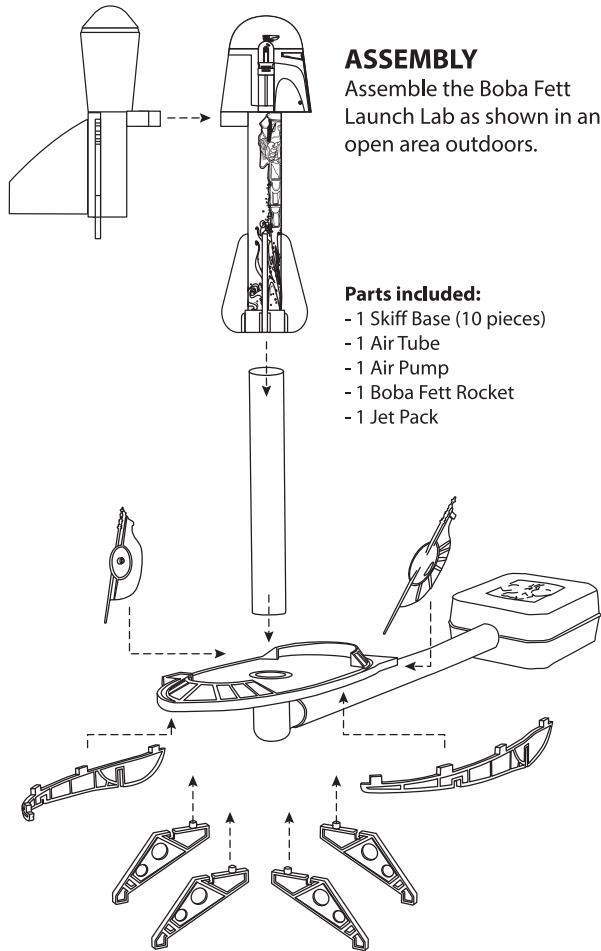

STAR WARS

SCIENCE

BOBA FETT™ LAUNCH LAB

ATTACHING THE JET PACK

Attach Boba Fett's Jet Pack as shown.

OPERATION

Send Boba Fett and his Jet Pack flying off of the Sand Skiff in four different launch modes!

Boba Fett

Jet Pack

Boba Fett with Jet Pack

Jet Pack with Boba Fett

IMPORTANT SAFETY INFORMATION

Keep clear from face and eyes. Do not launch at people or animals. Use caution; make sure people around you know you are playing with this product. Recommended for use in wide open areas. Do not launch near overhead wires, trees, buildings, or other obstructions. Point rocket away from face when launching. During launch, people and animals must not come within a radius of three feet from the rocket. Always set toy on a level surface for launching. DO NOT use in rain, sleet, electrical storms, or other adverse weather. Please retain this information for future use. ADULT SUPERVISION RECOMMENDED.